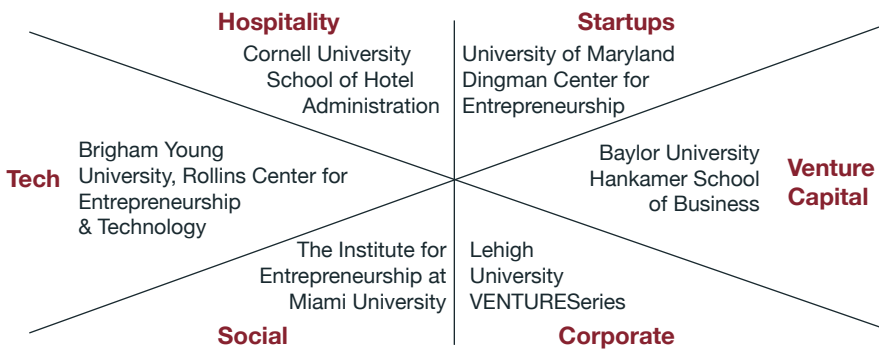

2015

Entrepreneurship Programs

ONLINE

NICHE

DEGREE

<p>PhD University of Louisville, KY <i>The Entrepreneurship PhD prepares students to teach at the university level and perform academic research.</i></p>	<p>BSBA University of Dayton, OH <i>In the Senior Seminar in Entrepreneurship, students partner with local companies to solve strategic issues.</i></p>
<p>MMM Northwestern University, IL <i>In Northwestern's MMM program, students earn two Master's degrees in two years: an MBA and an MS in Design Innovation.</i></p>	<p>BBA Texas Christian University, TX <i>Top students in the major have a chance to judge the Fort Worth Chamber of Commerce Small Business of the Year award.</i></p>
<p>BBA University of Houston, TX <i>The Wolff Center for Entrepreneurship provides Lunch & Learns with speakers, a mentoring program, and Mock-term Negotiations.</i></p>	<p>MS University of South Florida, FL <i>USF's Professional Mentoring & Development Program matches graduate students with established entrepreneurs in Tampa.</i></p>

ON CAMPUS

- Babson College Babson Park, MA
- University of Missouri Columbia, MO
- University of Pennsylvania Philadelphia, PA
- The University of Arizona Tucson, AZ
- Indiana University Bloomington Bloomington, IN
- The University of Texas at Austin Austin, TX