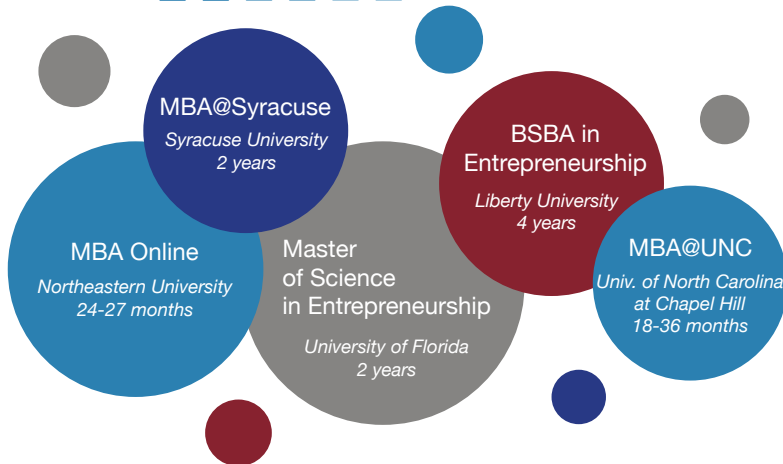

2015

Entrepreneurship Programs

ONLINE

NICHE

DEGREE

<p>PhD University of Louisville, KY <i>The Entrepreneurship PhD prepares students to teach at the university level and perform academic research.</i></p>	<p>BSBA University of Dayton, OH <i>In the Senior Seminar in Entrepreneurship, students partner with local companies to solve strategic issues.</i></p>
<p>MMM Northwestern University, IL <i>In Northwestern's MMM program, students earn two Master's degrees in two years: an MBA and an MS in Design Innovation.</i></p>	<p>BBA Texas Christian University, TX <i>Top students in the major have a chance to judge the Fort Worth Chamber of Commerce Small Business of the Year award.</i></p>
<p>BBA University of Houston, TX <i>The Wolff Center for Entrepreneurship provides Lunch & Learns with speakers, a mentoring program, and Mock-term Negotiations.</i></p>	<p>MS University of South Florida, FL <i>USF's Professional Mentoring & Development Program matches graduate students with established entrepreneurs in Tampa.</i></p>